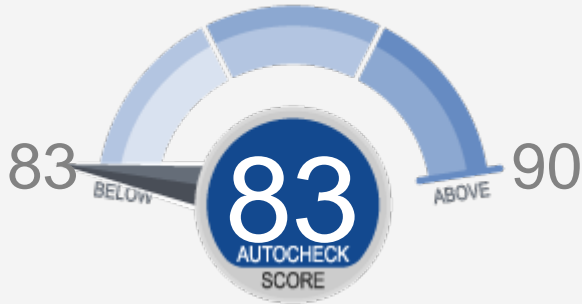

Your AutoCheck Vehicle History Report

Report run: 11/14/2022 12:28:09 EST

2014 Ford Escape SE SUV 4D (2.0L I4 DI)

VIN: 1FMCU9G99EUC32084
Class: CUV - Compact
Country of Assembly: United States
Vehicle Age: 8 year(s)

This vehicle's AutoCheck Score: 83

Other comparable 2014 vehicles in the CUV - Compact typically score between 83-90.

The patented AutoCheck score predicts the likelihood a car will be on the road in 5 years. It compares vehicles of similar age and class based on a scale of 1-100. The AutoCheck score is based on a proprietary model to help you understand a vehicles predicted reliability as it pertains to age, number of owners, accidents and other vehicle history factors.